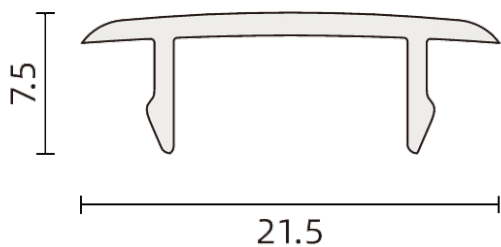

8719747932438

Main materials

Net weight per piece

Inner box / outer box

Rated voltage per circuit

PC UL94V0

200 grams

1 / 150 pcs

## DIMENSIONS

RoHS