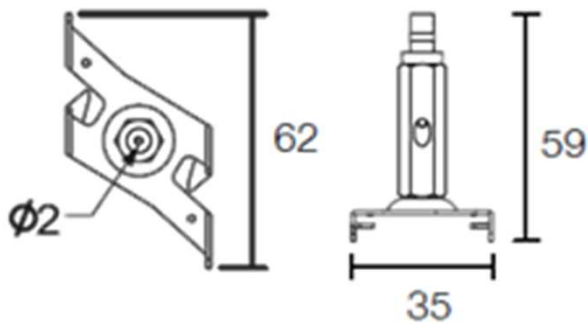

WIRE SUSPENSION HOLDER EZCLICK

PRO-EZ0450

COLOURS

Product code White (RAL 9010)
EAN code White

PRO-EZ0450-W
8719747933091

Product code Grey (RAL 7040)
EAN code Grey

PRO-EZ0450-S
8719747933107

Product code Black (RAL 9011)
EAN code Black

PRO-EZ0450-B
8719747933114

Main materials
Net weight per piece
Inner box / outer box
Max pull strength

Steel
70 g
1 / 180 pcs
250N

DIMENSIONS

Suitable for steel wire with a diameter of 2.0mm.

ON THE RIGHT TRACK